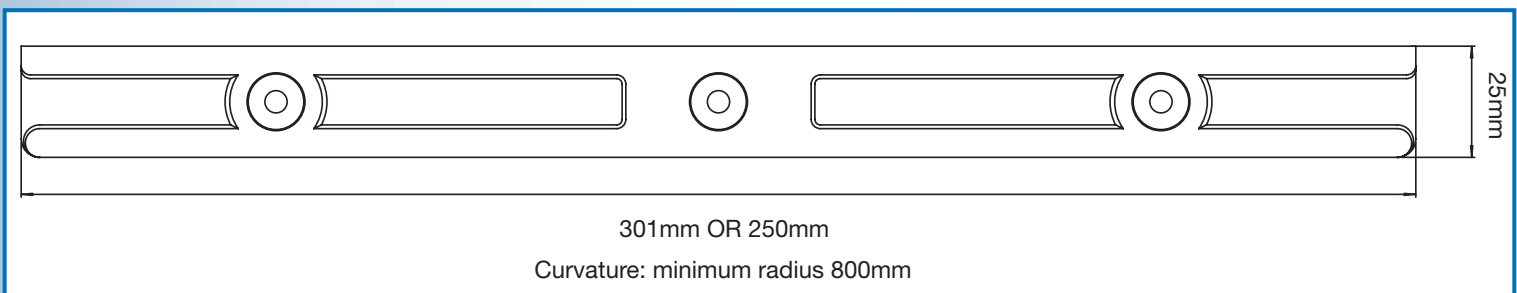

Simple Installation

As each section of the grating is a snap fit. The grates can be easily installed on a slope if desired and this will minimise any splash out.