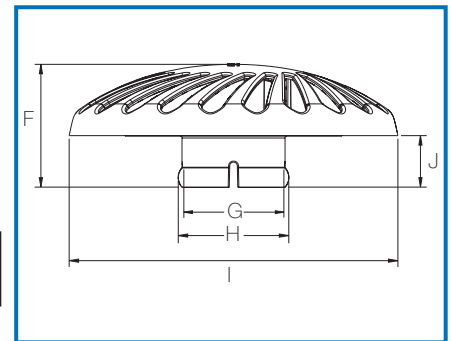

Waterco Main Drains are available in white and beige.

Eyeball Fittings – Concrete Pools

- > Slip fit tail has crosshair slots for easy access into 40mm pipe
- > Adjustable eyeball to assist directional flow of water
- > Flush fitting wall collar
- > Max flow rate: 245 lpm
- > Available in black, white and brown
- > Also available in white with 50mm slip fit tail

Slip Fit

For Concrete Pools

Eyeball Fittings – Fibreglass Pools

- > Available as threaded unit with back nut or a 40mm thread.
- > Only available in white

Threaded

For Fibreglass Pools

Suction fittings

- > Slip fit tail has crosshair slots for easy access into 40mm or 50mm pipe.
- > Low profile for minimal intrusion into the pool
- > Suction area of 7500mm²
- > Max flow rate: 245 lpm
- > Available in white, brown and beige
- > Also available in white with 50mm threaded tail

Model	F	G	H	I	J
453496	62mm	Ø40mm	Ø44.7mm	Ø165.9mm	26mm
453497	62mm	Ø50mm	Ø55.8mm	Ø165.9mm	26mm

OFFICES - AUSTRALIA

NSW - Sydney (Head Office)
Tel: +61 2 9898 8600
QLD - Brisbane
Tel: +61 7 3299 9900
VIC/TAS - Melbourne
Tel: +61 3 9764 1211
WA - Perth
Tel: +61 8 9273 1900
SA/NT - Adelaide
Tel: +61 8 8244 6000
ACT Distribution
Tel: +61 2 6280 6476